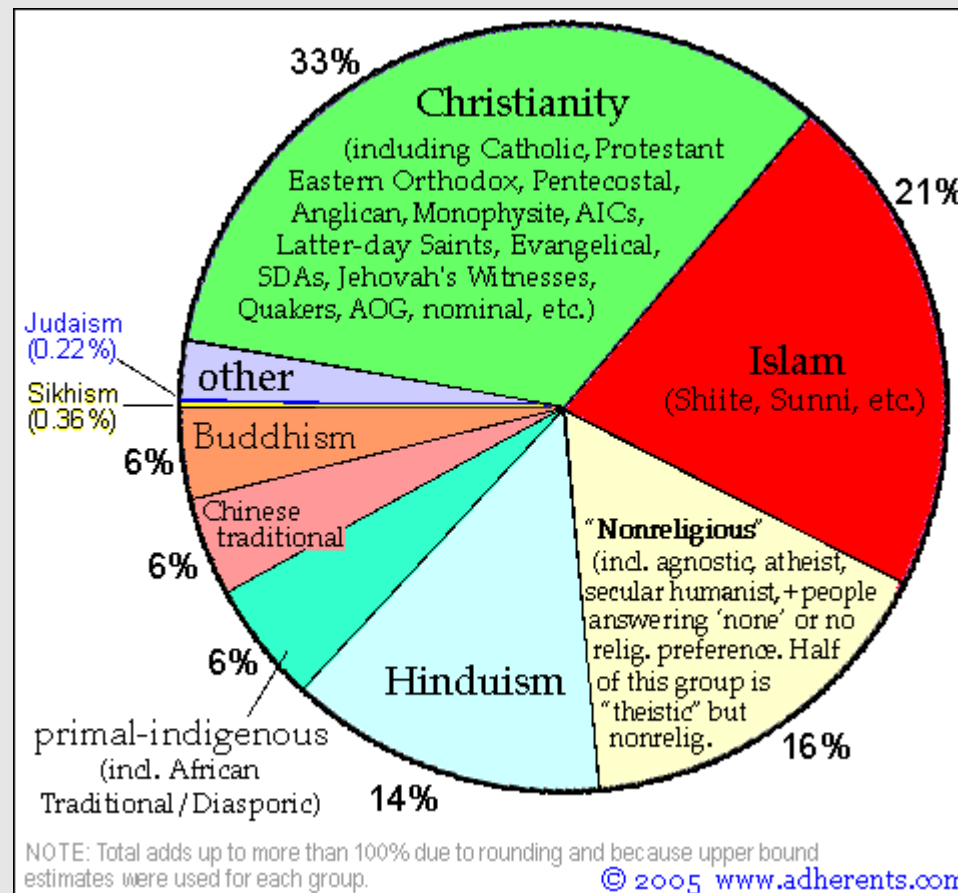

Catholics and Religion

Catholics and Religion

Global Religious Affiliation Breakdown

Catholics and Religion

Global Religious Affiliation Breakdown

1. Christianity: 2.1 billion
2. Islam: 1.3 billion
3. Secular/Nonreligious/Agnostic/Atheist: 1.1 billion
4. Hinduism: 900 million
5. Chinese traditional religion: 394 million
6. Buddhism: 376 million
7. primal-indigenous: 300 million
8. African Traditional & Diasporic: 100 million
9. Sikhism: 23 million
10. Juche: 19 million
11. Spiritism: 15 million
12. Judaism: 14 million
13. Baha'i: 7 million
14. Jainism: 4.2 million
15. Shinto: 4 million
16. Cao Dai: 4 million
17. Zoroastrianism: 2.6 million
18. Tenrikyo: 2 million
19. Neo-Paganism: 1 million
20. Unitarian-Universalism: 800 thousand
21. Rastafarianism: 600 thousand
22. Scientology: 500 thousand

Catholics and Religion

Top 10 Nations with Most Catholics

Nation	Percent	Number of baptized Catholics
Brazil	86.50%	134,818,000
Mexico	95.30	86,305,000
USA	26.00	~61,000,000
Philippines	83.60	58,735,000
Italy	97.20%	55,599,000
France	82.10	47,773,000
Spain	94.20	36,956,000
Poland	95.40	36,835,000
Colombia	91.90	32,260,000
Argentina	90.70	31,546,000
Germany	34.80	28,403,000

Catholics and Religion

Top 10 Nations with Highest Percentage of Catholics

Nation	Number of Catholics	Percent of population that are baptized Catholics
Vatican City	850	100.00%
San Marino	24,714	99.83
Saint Pierre and Miquelon	6,000	99.36
Wallis and Futuna Islands	15,000	99.02
Italy	55,599,000	97.20
Cape Verde	390,000	96.00
Poland	36,835,000	95.40
Mexico	86,305,000	95.30
Ireland	3,372,500	95.00
Guadeloupe	391,000	95.00